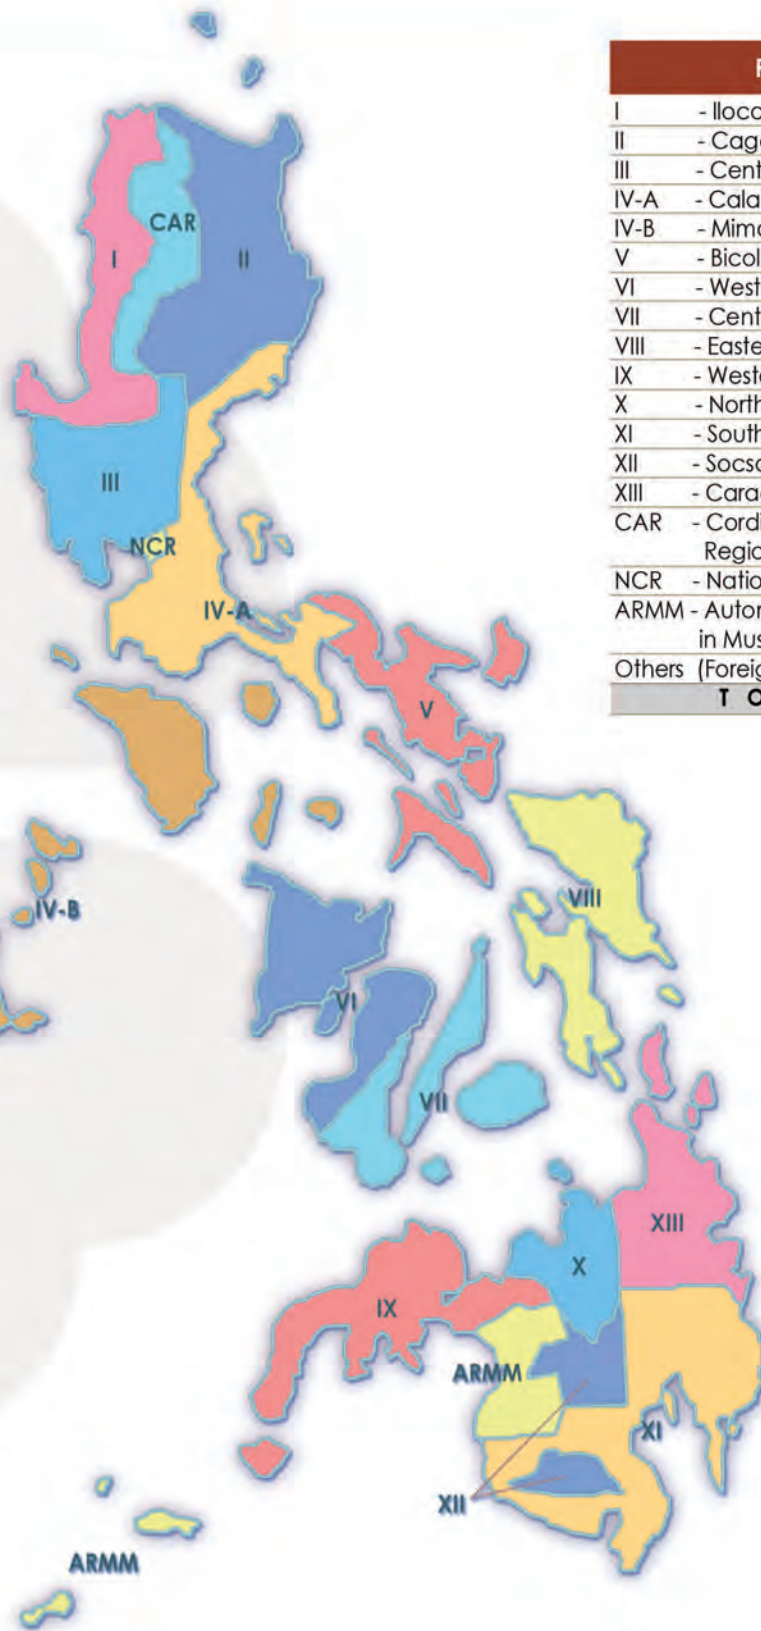

catchment area CATCHMENT AREA

REGION	2011	2010
I - Ilocos Region	270	277
II - Cagayan Valley	229	182
III - Central Luzon	1,977	2,022
IV-A - Calabarzon	2,430	2,349
IV-B - Mimaropa	125	125
V - Bicol Region	220	215
VI - Western Visayas	210	213
VII - Central Visayas	77	94
VIII - Eastern Visayas	133	128
IX - Western Mindanao	64	47
X - Northern Mindanao	75	99
XI - Southern Mindanao	35	31
XII - Socsargen	29	25
XIII - Caraga Region	22	20
CAR - Cordillera Administrative Region	84	101
NCR - National Capital Region	8,321	7,804
ARMM - Autonomous Region in Muslim Mindanao	40	39
Others (Foreign Based)	143	85
T O T A L	14,484	13,856